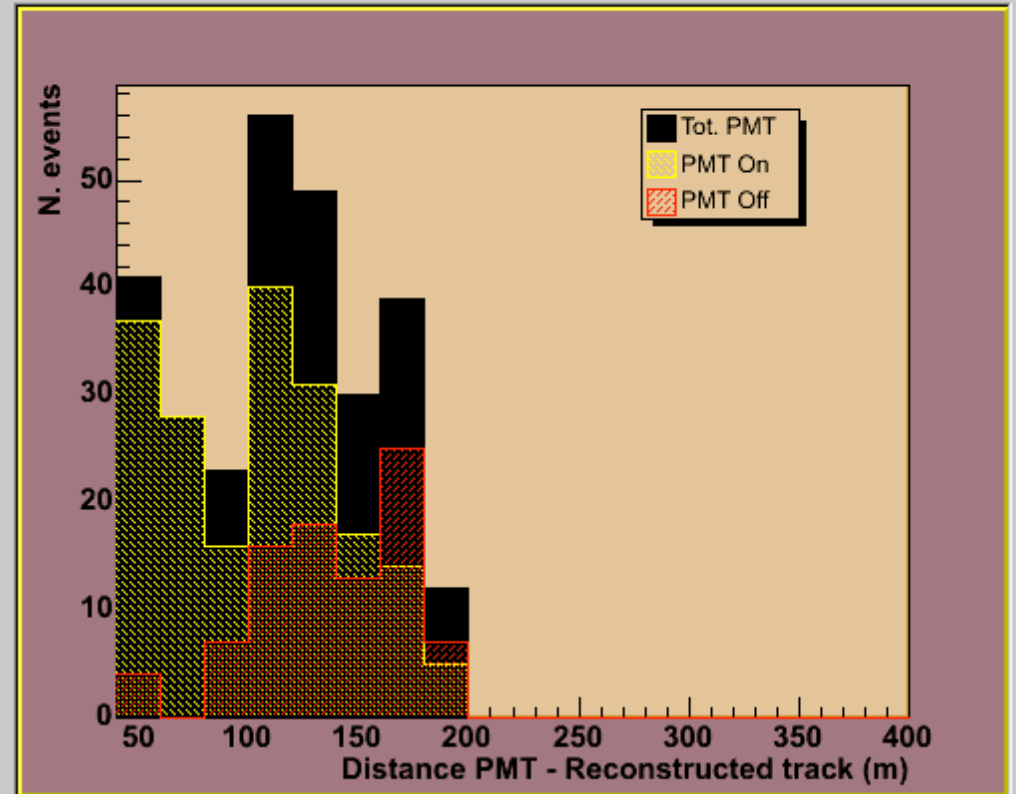

File

#theta (deg.)

#phi (deg.)

Draw Event

Refresh

Exit

- Track 29
- Track 32
- Track 35
- Track 38

<< >>